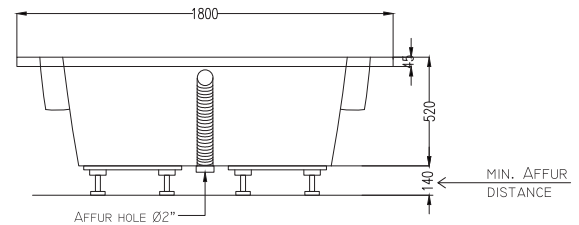

OPERA 180

Round bathtub, built-in
1800 x 1800 mm
720 Litres
bath waste kit (optional)

Section

OPERA 180/0

Round bathtub, freestanding
1800 x 1800 mm
720 Litres
bath waste kit (optional)