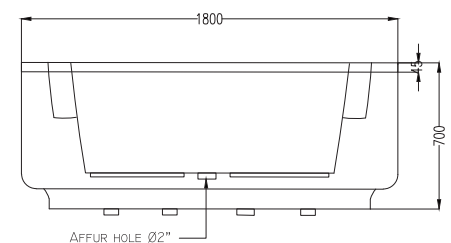

# NABUCCO 190

Bathtub, built-in  
1900 x 1200 mm  
450 Litres  
bath waste kit (optional)

Plan

Section

## OPERA 180

Round bathtub, built-in  
1800 x 1800 mm  
720 Litres  
bath waste kit (optional)

Plan

Section

## OPERA 180/0

Round bathtub, freestanding  
1800 x 1800 mm  
720 Litres  
bath waste kit (optional)

Plan

Section