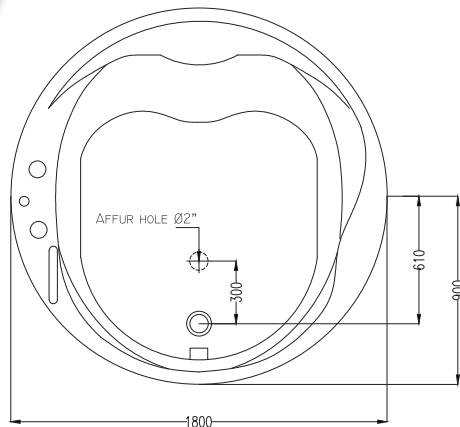

## **PANDORA FS**

Bathtub, Freestanding  
1730 x 780 mm  
285 Litres  
bath waste kit (optional)

**Plan**

**Section**

# NABUCCO 190

Bathtub, built-in  
1900 x 1200 mm  
450 Litres  
bath waste kit (optional)

Plan

Section

## OPERA 180

Round bathtub, built-in  
1800 x 1800 mm  
720 Litres  
bath waste kit (optional)

Plan

Section

## OPERA 180/0

Round bathtub, freestanding  
1800 x 1800 mm  
720 Litres  
bath waste kit (optional)

Plan

Section