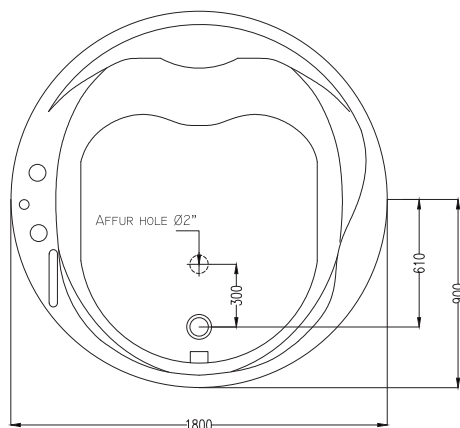

## **PANDORA FS**

Bathtub, Freestanding  
1730 x 780 mm  
285 Litres  
bath waste kit (optional)

**Plan**

**Section**

## OPERA 180

Round bathtub, built-in  
1800 x 1800 mm  
720 Litres  
bath waste kit (optional)

Plan

Section

## OPERA 180/0

Round bathtub, freestanding  
1800 x 1800 mm  
720 Litres  
bath waste kit (optional)

Plan

Section

## GLORIANA 190

Oval bathtub, built-in  
 1900 x 1100 mm  
 345 Litres  
 bath waste kit (optional)

Plan

Section