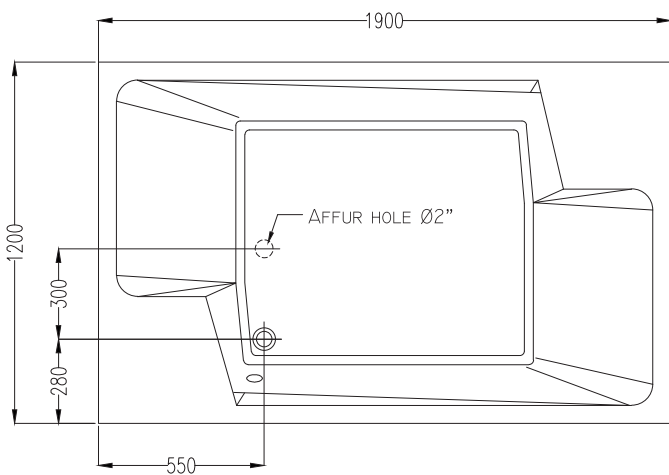

## **PANDORA FS**

Bathtub, Freestanding  
1730 x 780 mm  
285 Litres  
bath waste kit (optional)

**Plan**

**Section**

# NABUCCO 190

Bathtub, built-in  
1900 x 1200 mm  
450 Litres  
bath waste kit (optional)

Plan

Section

## OPERA 180

Round bathtub, built-in  
1800 x 1800 mm  
720 Litres  
bath waste kit (optional)

Plan

Section