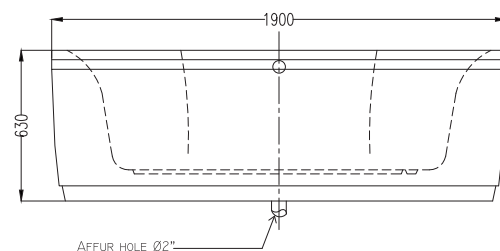

## GLORIANA 190

Oval bathtub, built-in  
 1900 x 1100 mm  
 345 Litres  
 bath waste kit (optional)

Plan

Section

## GLORIANA 190/0

oval bathtub with panel, freestanding  
 1900 x 1100 mm  
 345 litres  
 bath waste kit (optional)

Plan

Section