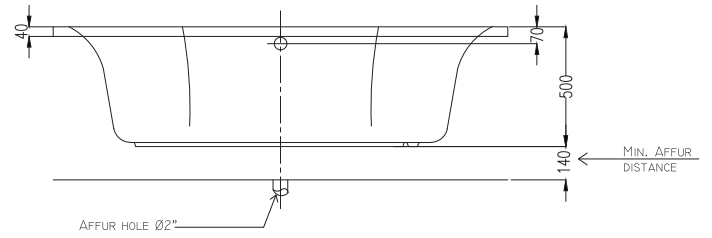

GLORIANA 190

Oval bathtub, built-in
1900 x 1100 mm
345 Litres
bath waste kit (optional)

Section

GLORIANA 190/0

oval bathtub with panel, freestanding
1900 x 1100 mm
345 litres
bath waste kit (optional)