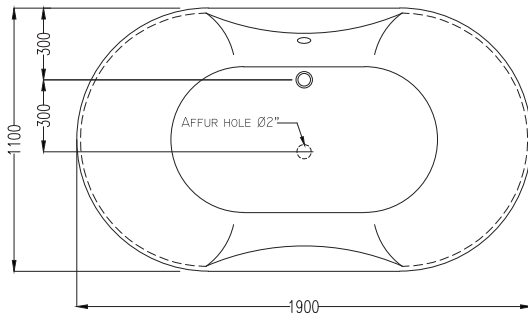

## OPERA 180/0

Round bathtub, freestanding  
1800 x 1800 mm  
720 Litres  
bath waste kit (optional)

Plan

Section

## GLORIANA 190

Oval bathtub, built-in  
 1900 x 1100 mm  
 345 Litres  
 bath waste kit (optional)

Plan

Section