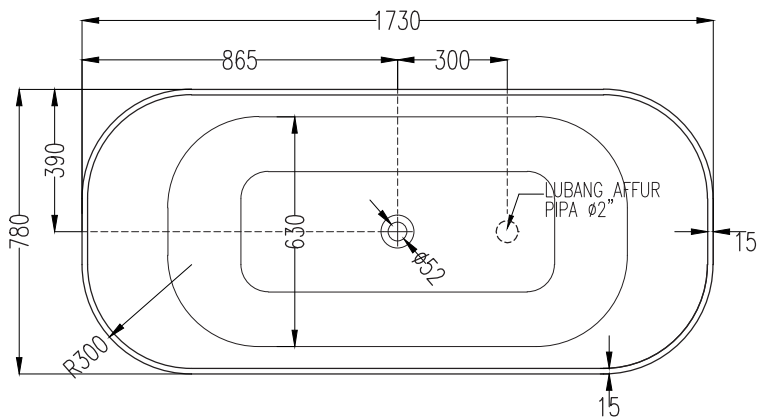

## **PANDORA FS**

Bathtub, Freestanding  
1730 x 780 mm  
285 Litres  
bath waste kit (optional)

**Plan**

**Section**

## OPERA 180

Round bathtub, built-in  
1800 x 1800 mm  
720 Litres  
bath waste kit (optional)

Plan

Section

## OPERA 180/0

Round bathtub, freestanding  
1800 x 1800 mm  
720 Litres  
bath waste kit (optional)

Plan

Section