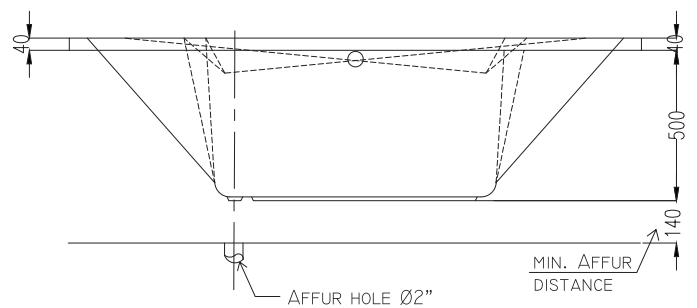

NABUCCO 190

Bathtub, built-in
1900 x 1200 mm
450 Litres
bath waste kit (optional)

Section