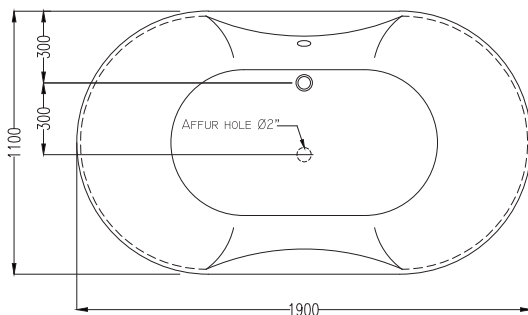

## GLORIANA 190

Oval bathtub, built-in  
 1900 x 1100 mm  
 345 Litres  
 bath waste kit (optional)

Plan

Section

## GLORIANA 190/0

oval bathtub with panel, freestanding  
 1900 x 1100 mm  
 345 litres  
 bath waste kit (optional)

Plan

Section